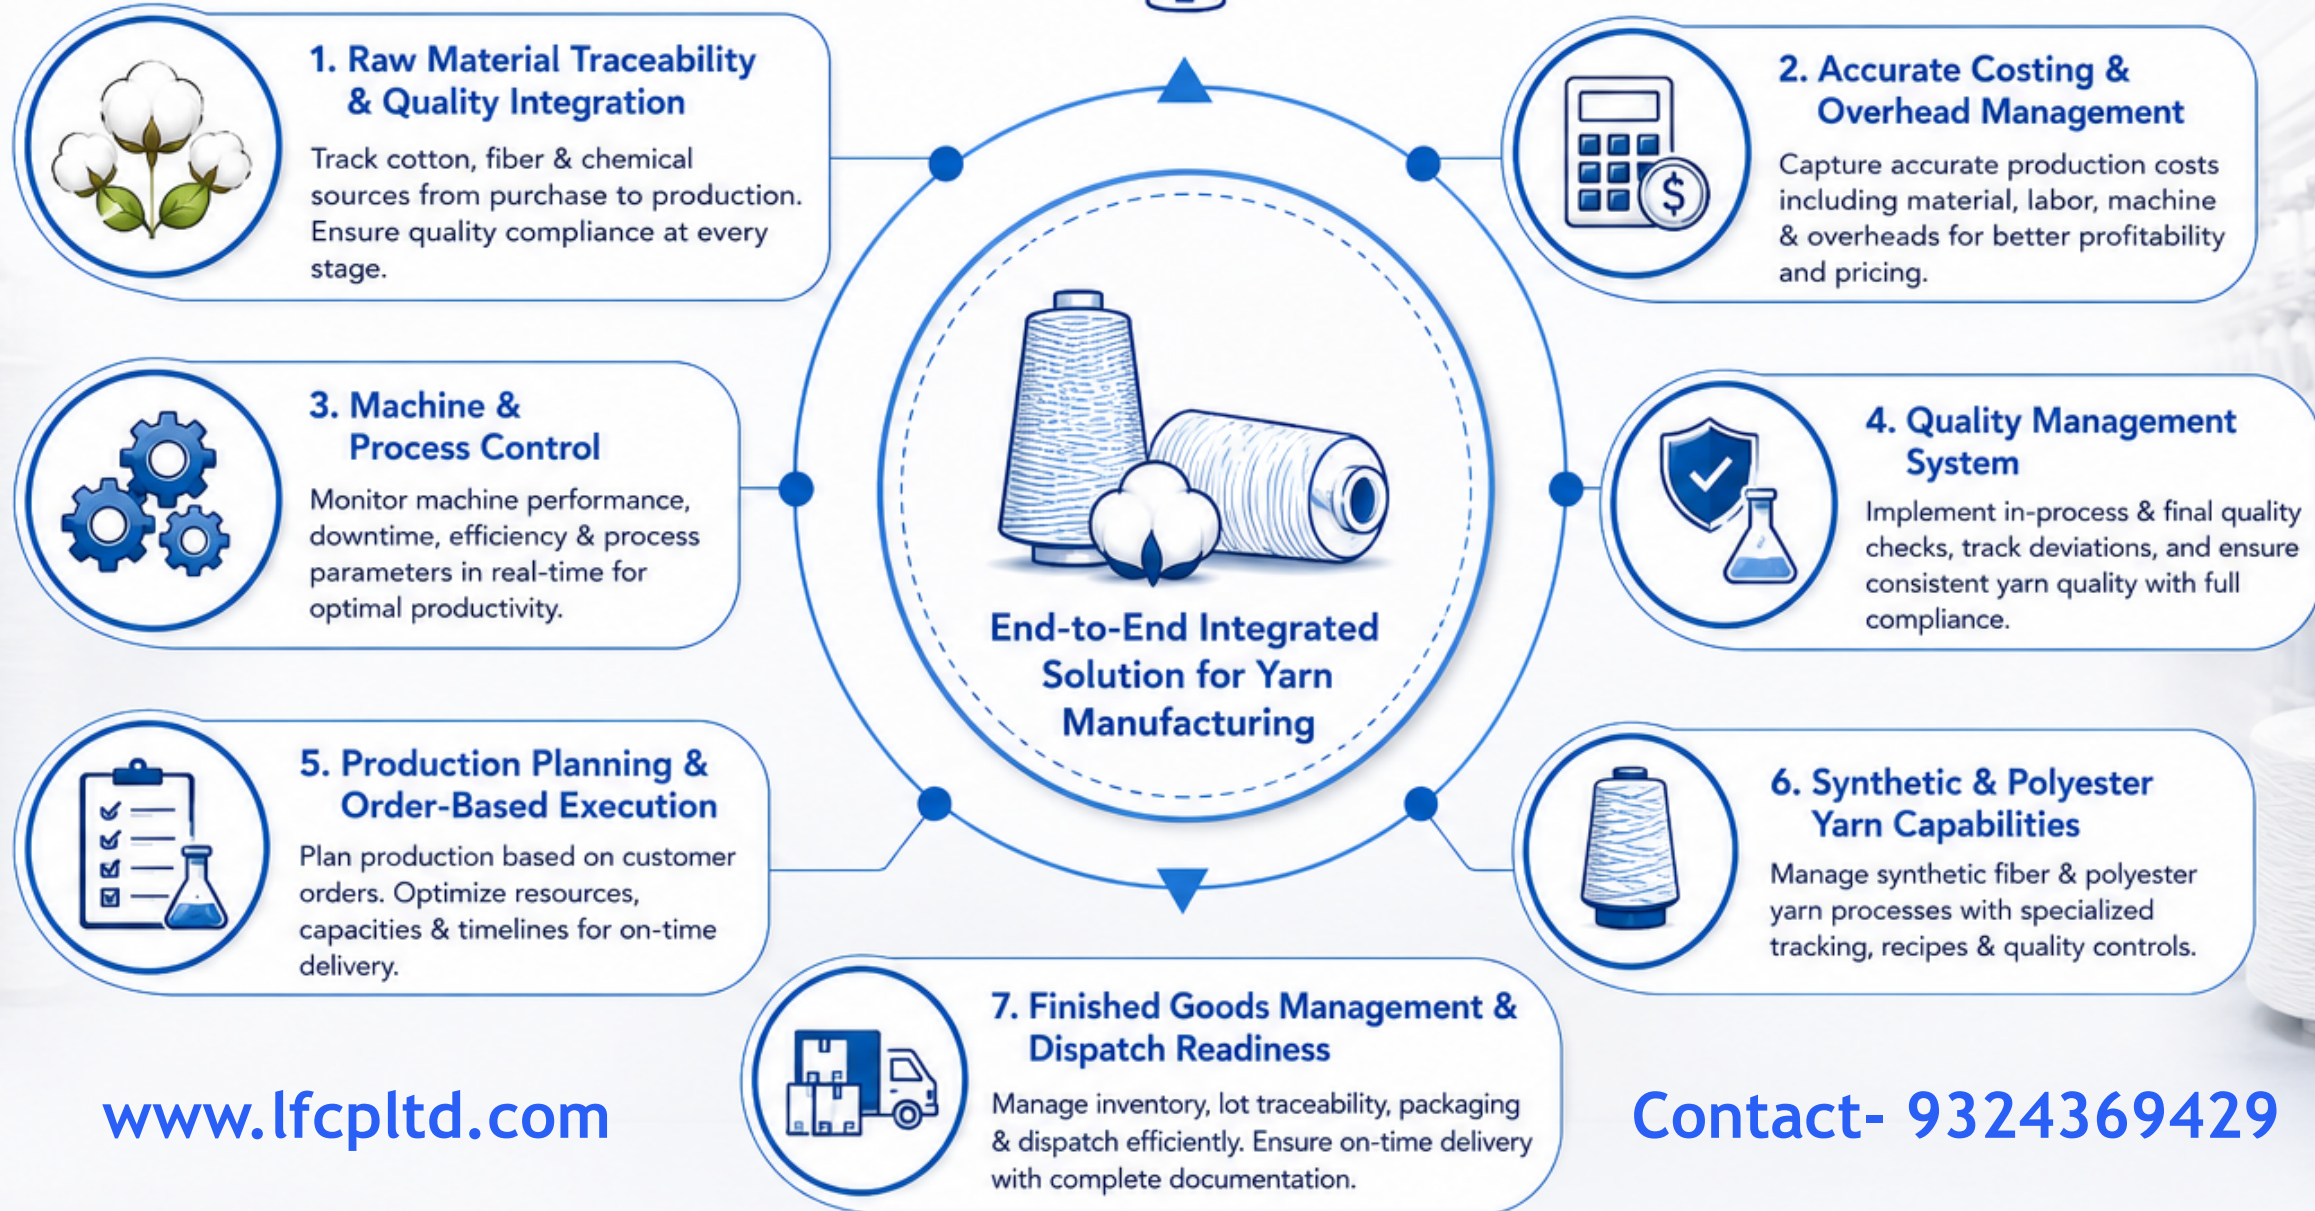

# SAP Business One for Cotton & Synthetic Yarn Manufacturing

[www.lfcpltd.com](http://www.lfcpltd.com)

Contact- 9324369429

Integrated Operations

Real-Time Visibility

Better Decisions

Higher Quality

Greater Profitability